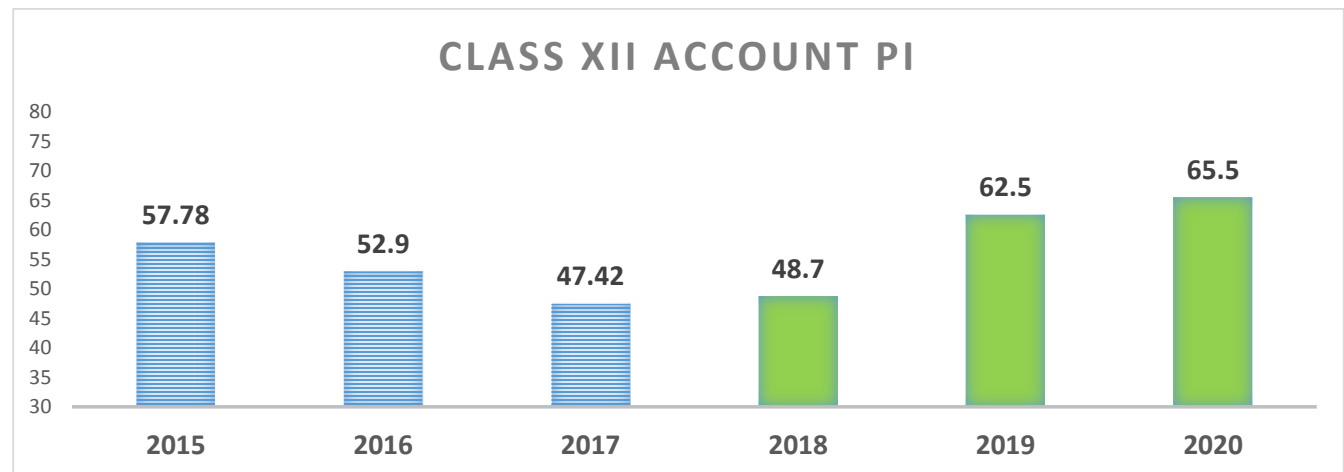

Class XII Account	
Year	PI
2015	57.78
2016	52.9
2017	47.42
2018	48.7
2019	62.5
2020	65.5