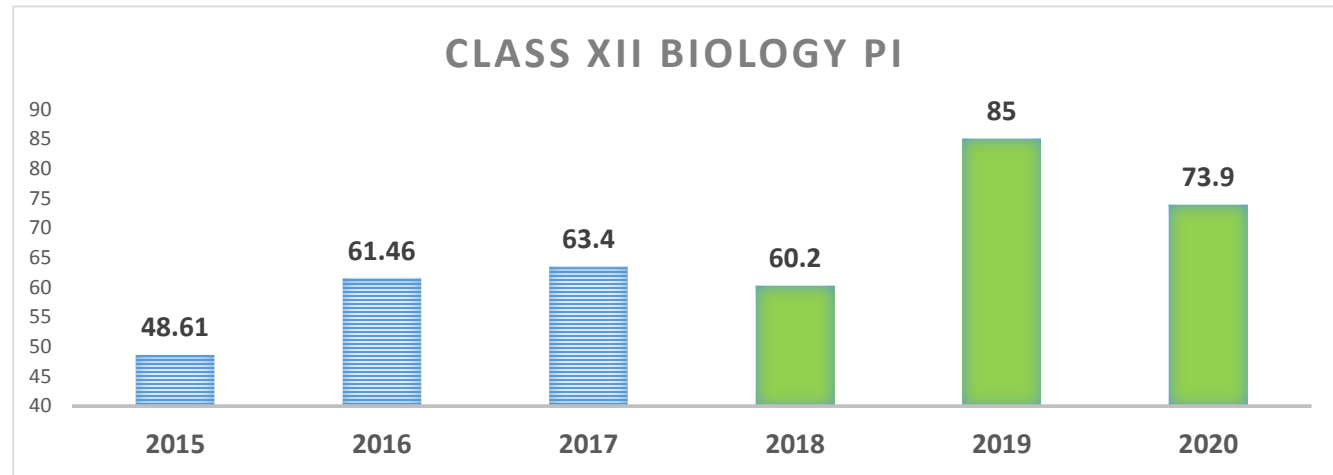

Class XII Result Comparison	
Year	Pass %
2015	82.5
2016	97.1
2017	90.4
2018	98.4
2019	100
2020	100

Class XII Result Comparison	
Year	PI
2015	49.78
2016	55.29
2017	51.47
2018	54.9
2019	68
2020	66.4

Class XII Physics	
Year	PI
2015	39.29
2016	50
2017	53.01
2018	59.5
2019	71.88
2020	69

Class XII Chemistry	
Year	PI
2015	41.07
2016	57.5
2017	72.41
2018	54.9
2019	64.29
2020	68

Class XII Biology	
Year	PI
2015	48.61
2016	61.46
2017	63.4
2018	60.2
2019	85
2020	73.9

Class XII Mathematics	
Year	PI
2015	27.25
2016	63.28
2017	62.5
2018	57.9
2019	67.11
2020	69.5

Class XII Comp. Sc	
Year	PI
2015	46.4
2016	63.46
2017	90.6
2018	68.2
2019	76.56
2020	62.5

Class XII Inf.Prac	
Year	PI
2015	54.17
2016	54.55
2017	37.5
2018	65.6
2019	79.17
2020	58.3

Class XII Economics	
Year	PI
2015	50
2016	53.3
2017	43.01
2018	50
2019	79.55
2020	73