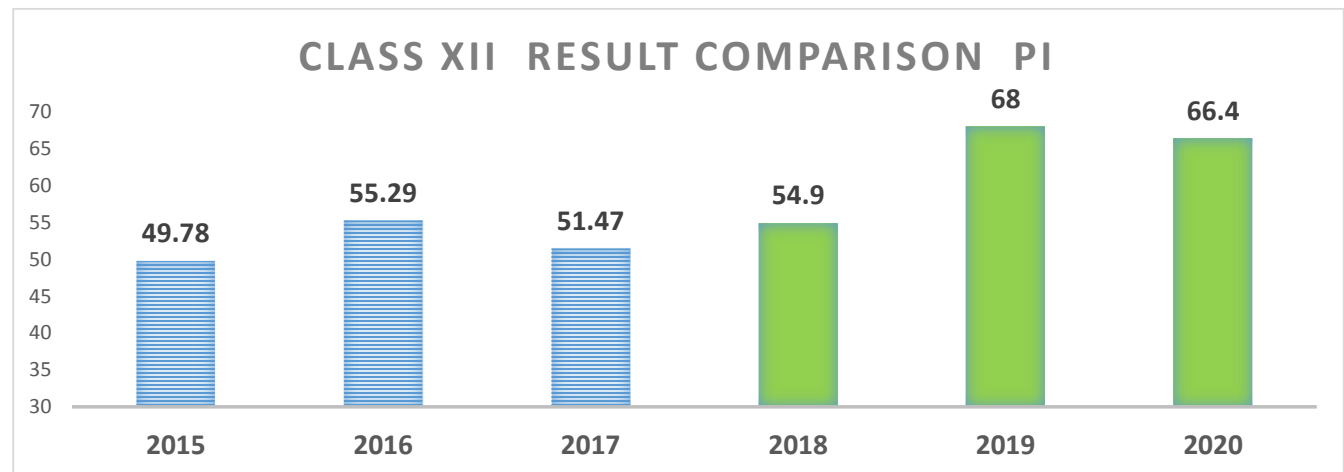

Class XII Result Comparison	
Year	Pass %
2015	82.5
2016	97.1
2017	90.4
2018	98.4
2019	100
2020	100

Class XII Result Comparison	
Year	PI
2015	49.78
2016	55.29
2017	51.47
2018	54.9
2019	68
2020	66.4

Class XII Physics	
Year	PI
2015	39.29
2016	50
2017	53.01
2018	59.5
2019	71.88
2020	69

Class XII Chemistry	
Year	PI
2015	41.07
2016	57.5
2017	72.41
2018	54.9
2019	64.29
2020	68

Class XII Biology	
Year	PI
2015	48.61
2016	61.46
2017	63.4
2018	60.2
2019	85
2020	73.9

Class XII Mathematics	
Year	PI
2015	27.25
2016	63.28
2017	62.5
2018	57.9
2019	67.11
2020	69.5

Class XII Comp. Sc	
Year	PI
2015	46.4
2016	63.46
2017	90.6
2018	68.2
2019	76.56
2020	62.5

Class XII Inf.Prac	
Year	PI
2015	54.17
2016	54.55
2017	37.5
2018	65.6
2019	79.17
2020	58.3

Class XII Economics	
Year	PI
2015	50
2016	53.3
2017	43.01
2018	50
2019	79.55
2020	73