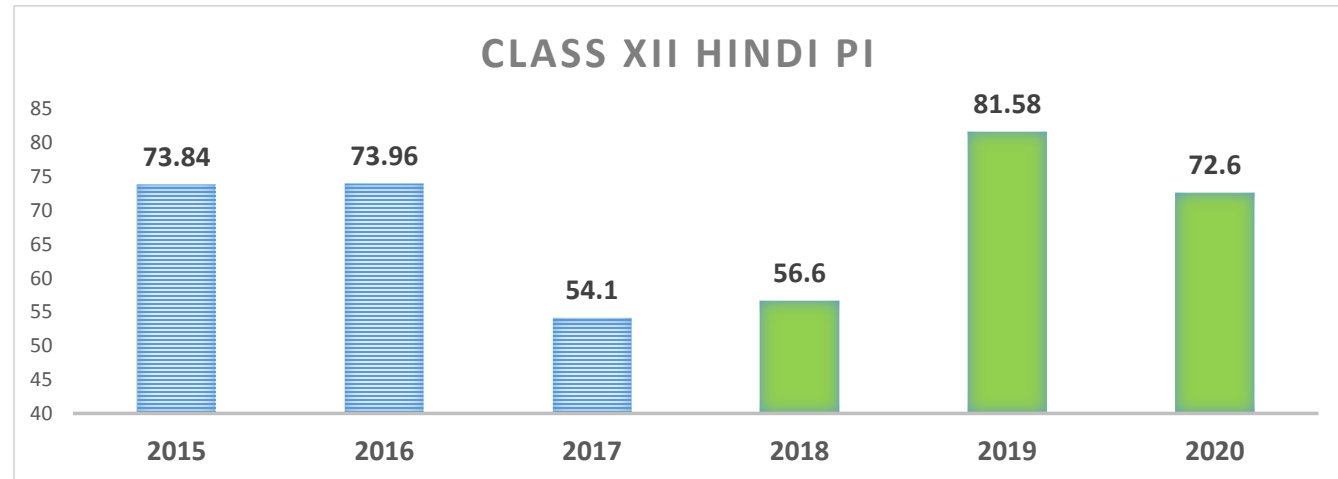

Class XII Hindi	
Year	PI
2015	73.84
2016	73.96
2017	54.1
2018	56.6
2019	81.58
2020	72.6