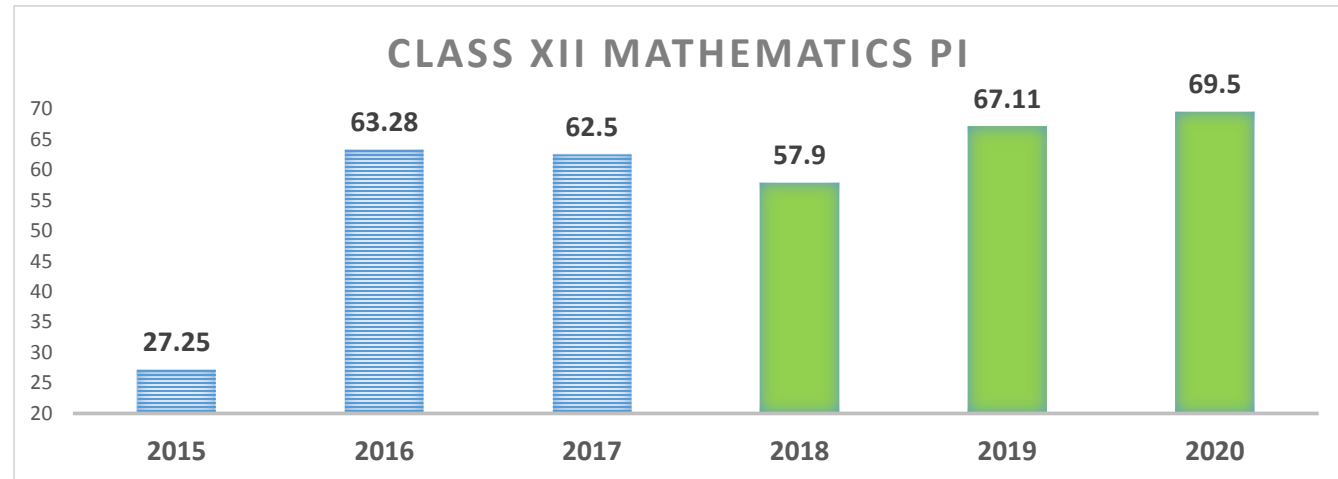

Class XII Result Comparison	
Year	Pass %
2015	82.5
2016	97.1
2017	90.4
2018	98.4
2019	100
2020	100

Class XII Result Comparison	
Year	PI
2015	49.78
2016	55.29
2017	51.47
2018	54.9
2019	68
2020	66.4

Class XII Physics	
Year	PI
2015	39.29
2016	50
2017	53.01
2018	59.5
2019	71.88
2020	69

Class XII Chemistry	
Year	PI
2015	41.07
2016	57.5
2017	72.41
2018	54.9
2019	64.29
2020	68

Class XII Biology	
Year	PI
2015	48.61
2016	61.46
2017	63.4
2018	60.2
2019	85
2020	73.9

Class XII Mathematics	
Year	PI
2015	27.25
2016	63.28
2017	62.5
2018	57.9
2019	67.11
2020	69.5

Class XII Comp. Sc	
Year	PI
2015	46.4
2016	63.46
2017	90.6
2018	68.2
2019	76.56
2020	62.5

Class XII Inf.Prac	
Year	PI
2015	54.17
2016	54.55
2017	37.5
2018	65.6
2019	79.17
2020	58.3

Class XII Economics	
Year	PI
2015	50
2016	53.3
2017	43.01
2018	50
2019	79.55
2020	73