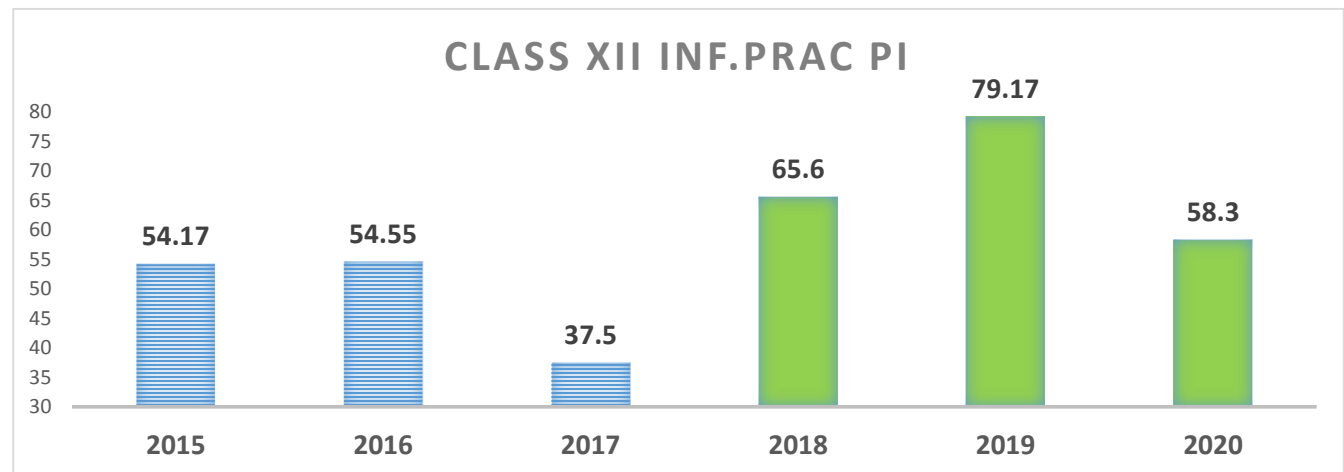

Class XII Chemistry	
Year	PI
2015	41.07
2016	57.5
2017	72.41
2018	54.9
2019	64.29
2020	68

Class XII Biology	
Year	PI
2015	48.61
2016	61.46
2017	63.4
2018	60.2
2019	85
2020	73.9

Class XII Mathematics	
Year	PI
2015	27.25
2016	63.28
2017	62.5
2018	57.9
2019	67.11
2020	69.5

Class XII Comp. Sc	
Year	PI
2015	46.4
2016	63.46
2017	90.6
2018	68.2
2019	76.56
2020	62.5

Class XII Inf.Prac	
Year	PI
2015	54.17
2016	54.55
2017	37.5
2018	65.6
2019	79.17
2020	58.3

Class XII Economics	
Year	PI
2015	50
2016	53.3
2017	43.01
2018	50
2019	79.55
2020	73