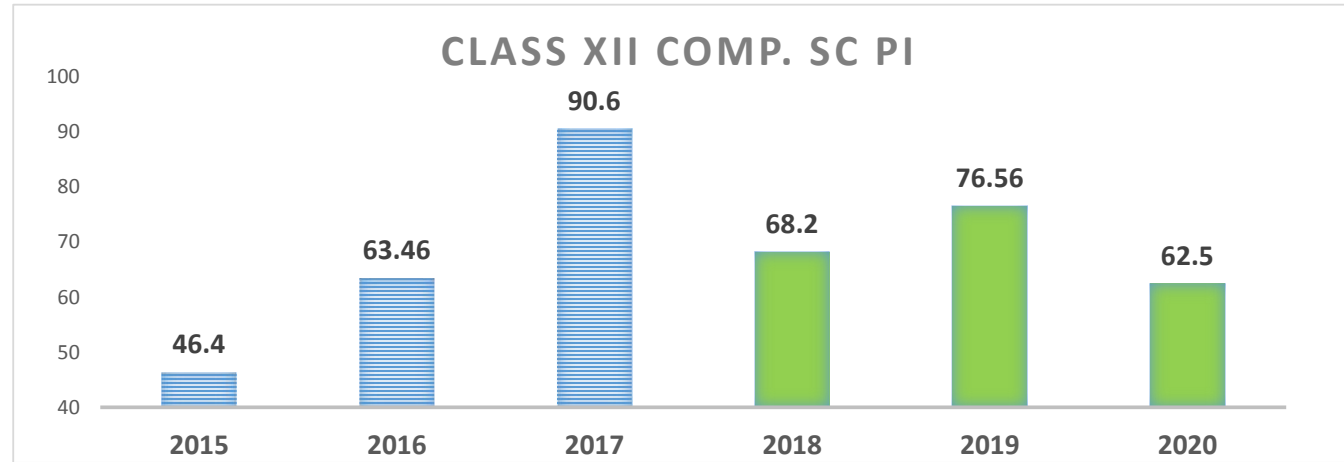

Class XII Result Comparison	
Year	Pass %
2015	82.5
2016	97.1
2017	90.4
2018	98.4
2019	100
2020	100

Class XII Result Comparison	
Year	PI
2015	49.78
2016	55.29
2017	51.47
2018	54.9
2019	68
2020	66.4

Class XII Physics	
Year	PI
2015	39.29
2016	50
2017	53.01
2018	59.5
2019	71.88
2020	69

Class XII Chemistry	
Year	PI
2015	41.07
2016	57.5
2017	72.41
2018	54.9
2019	64.29
2020	68

Class XII Biology	
Year	PI
2015	48.61
2016	61.46
2017	63.4
2018	60.2
2019	85
2020	73.9

Class XII Mathematics	
Year	PI
2015	27.25
2016	63.28
2017	62.5
2018	57.9
2019	67.11
2020	69.5

Class XII Comp. Sc	
Year	PI
2015	46.4
2016	63.46
2017	90.6
2018	68.2
2019	76.56
2020	62.5

Class XII Inf.Prac	
Year	PI
2015	54.17
2016	54.55
2017	37.5
2018	65.6
2019	79.17
2020	58.3

Class XII Economics	
Year	PI
2015	50
2016	53.3
2017	43.01
2018	50
2019	79.55
2020	73