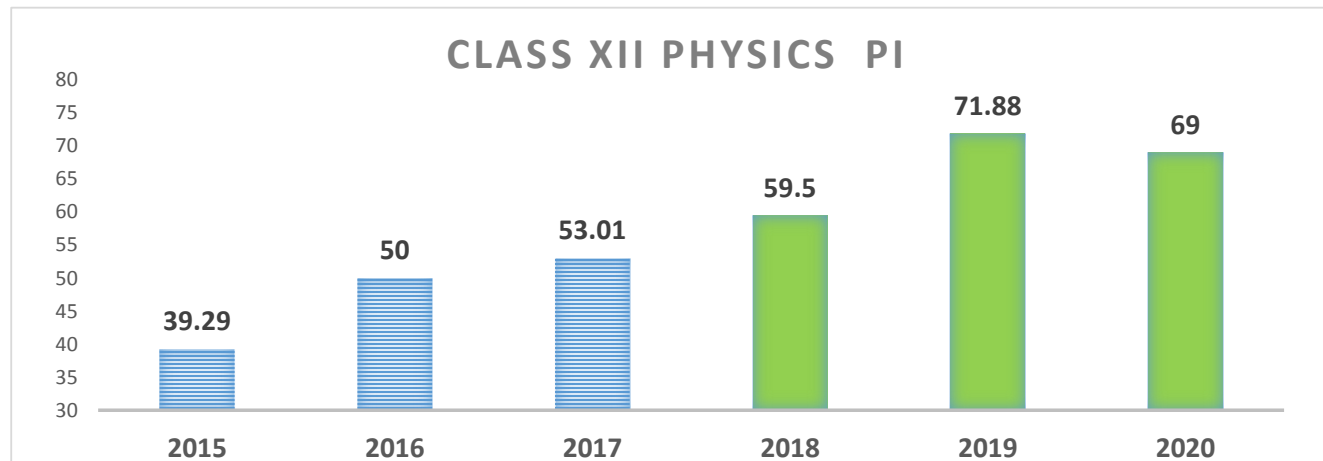

Class XII Result Comparison	
Year	Pass %
2015	82.5
2016	97.1
2017	90.4
2018	98.4
2019	100
2020	100

Class XII Result Comparison	
Year	PI
2015	49.78
2016	55.29
2017	51.47
2018	54.9
2019	68
2020	66.4

Class XII Physics	
Year	PI
2015	39.29
2016	50
2017	53.01
2018	59.5
2019	71.88
2020	69

Class XII Chemistry	
Year	PI
2015	41.07
2016	57.5
2017	72.41
2018	54.9
2019	64.29
2020	68

Class XII Biology	
Year	PI
2015	48.61
2016	61.46
2017	63.4
2018	60.2
2019	85
2020	73.9

Class XII Mathematics	
Year	PI
2015	27.25
2016	63.28
2017	62.5
2018	57.9
2019	67.11
2020	69.5

Class XII Comp. Sc	
Year	PI
2015	46.4
2016	63.46
2017	90.6
2018	68.2
2019	76.56
2020	62.5

Class XII Inf.Prac	
Year	PI
2015	54.17
2016	54.55
2017	37.5
2018	65.6
2019	79.17
2020	58.3

Class XII Economics	
Year	PI
2015	50
2016	53.3
2017	43.01
2018	50
2019	79.55
2020	73