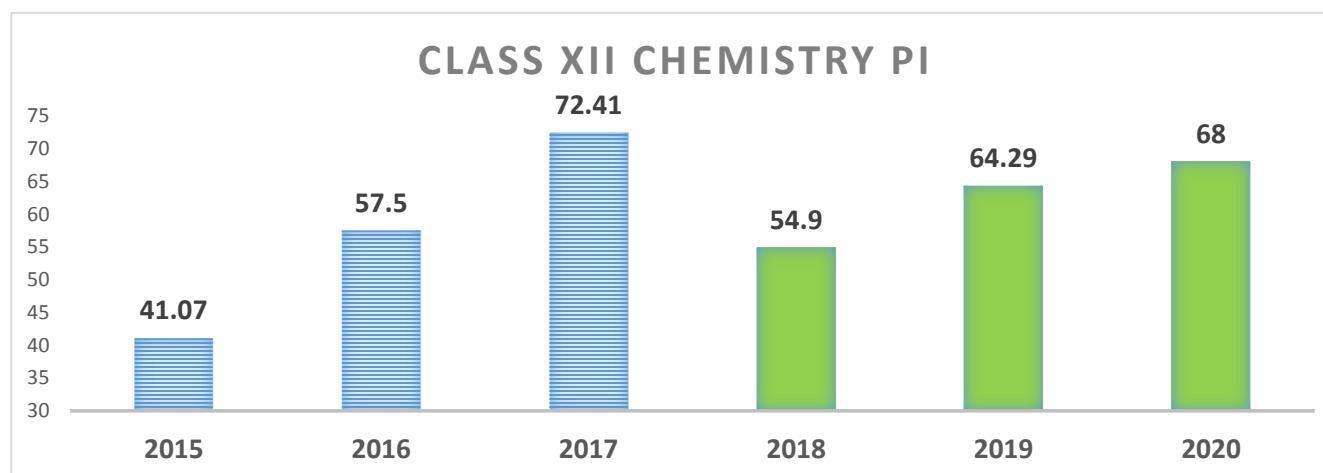

Class XII Result Comparison	
Year	Pass %
2015	82.5
2016	97.1
2017	90.4
2018	98.4
2019	100
2020	100

Class XII Result Comparison	
Year	PI
2015	49.78
2016	55.29
2017	51.47
2018	54.9
2019	68
2020	66.4

Class XII Physics	
Year	PI
2015	39.29
2016	50
2017	53.01
2018	59.5
2019	71.88
2020	69

Class XII Chemistry	
Year	PI
2015	41.07
2016	57.5
2017	72.41
2018	54.9
2019	64.29
2020	68

Class XII Biology	
Year	PI
2015	48.61
2016	61.46
2017	63.4
2018	60.2
2019	85
2020	73.9

Class XII Mathematics	
Year	PI
2015	27.25
2016	63.28
2017	62.5
2018	57.9
2019	67.11
2020	69.5

Class XII Comp. Sc	
Year	PI
2015	46.4
2016	63.46
2017	90.6
2018	68.2
2019	76.56
2020	62.5

Class XII Inf.Prac	
Year	PI
2015	54.17
2016	54.55
2017	37.5
2018	65.6
2019	79.17
2020	58.3

Class XII Economics	
Year	PI
2015	50
2016	53.3
2017	43.01
2018	50
2019	79.55
2020	73