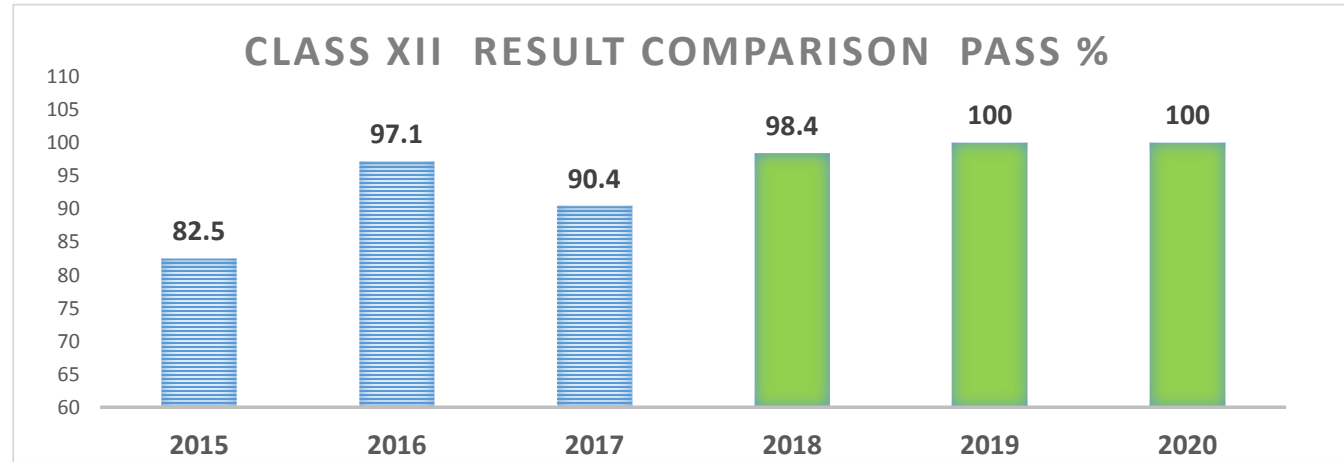

Class XII Result Comparison	
Year	Pass %
2015	82.5
2016	97.1
2017	90.4
2018	98.4
2019	100
2020	100

Class XII Result Comparison	
Year	PI
2015	49.78
2016	55.29
2017	51.47
2018	54.9
2019	68
2020	66.4

Class XII Physics	
Year	PI
2015	39.29
2016	50
2017	53.01
2018	59.5
2019	71.88
2020	69

Class XII Chemistry	
Year	PI
2015	41.07
2016	57.5
2017	72.41
2018	54.9
2019	64.29
2020	68

Class XII Biology	
Year	PI
2015	48.61
2016	61.46
2017	63.4
2018	60.2
2019	85
2020	73.9

Class XII Mathematics	
Year	PI
2015	27.25
2016	63.28
2017	62.5
2018	57.9
2019	67.11
2020	69.5