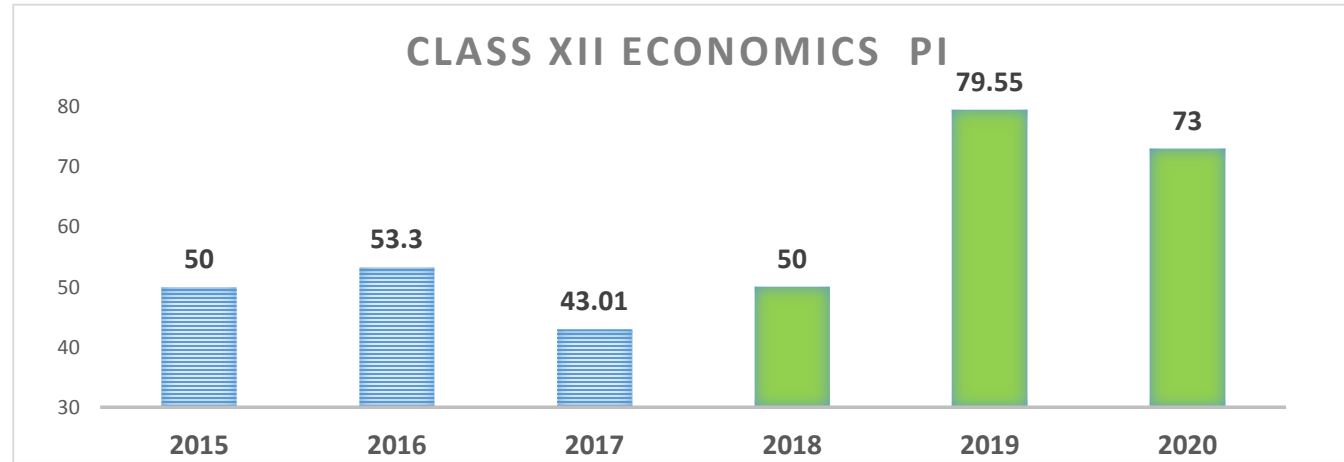

Class XII Result Comparison	
Year	Pass %
2015	82.5
2016	97.1
2017	90.4
2018	98.4
2019	100
2020	100

Class XII Result Comparison	
Year	PI
2015	49.78
2016	55.29
2017	51.47
2018	54.9
2019	68
2020	66.4

Class XII Physics	
Year	PI
2015	39.29
2016	50
2017	53.01
2018	59.5
2019	71.88
2020	69

Class XII Chemistry	
Year	PI
2015	41.07
2016	57.5
2017	72.41
2018	54.9
2019	64.29
2020	68

Class XII Biology	
Year	PI
2015	48.61
2016	61.46
2017	63.4
2018	60.2
2019	85
2020	73.9

Class XII Mathematics	
Year	PI
2015	27.25
2016	63.28
2017	62.5
2018	57.9
2019	67.11
2020	69.5

Class XII Comp. Sc	
Year	PI
2015	46.4
2016	63.46
2017	90.6
2018	68.2
2019	76.56
2020	62.5

Class XII Inf.Prac	
Year	PI
2015	54.17
2016	54.55
2017	37.5
2018	65.6
2019	79.17
2020	58.3

Class XII Economics	
Year	PI
2015	50
2016	53.3
2017	43.01
2018	50
2019	79.55
2020	73