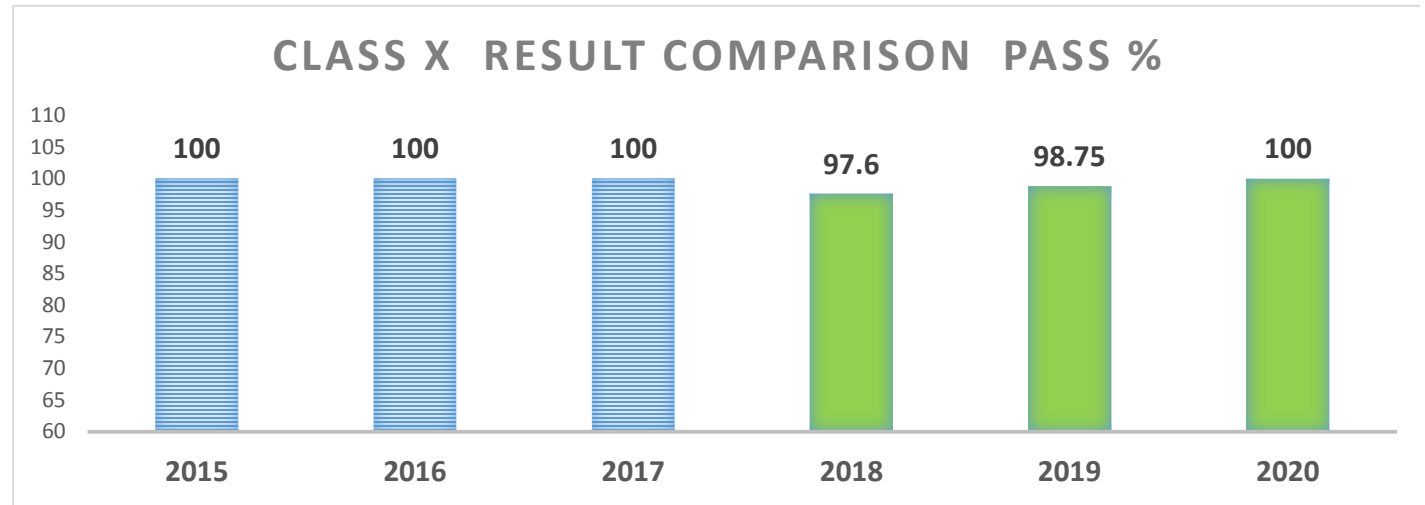

Class X Result Comparison	
Year	Pass %
2015	100
2016	100
2017	100
2018	97.6
2019	98.75
2020	100

Class X Result Comparison	
Year	PI
2015	72.12
2016	74
2017	69.27
2018	48.41
2019	59.67
2020	62

Class X English	
Year	PI
2015	75.6
2016	76.1
2017	71.4
2018	30.7
2019	48.1
2020	58.1

Class X Hindi	
Year	PI
2015	78.1
2016	80
2017	75.6
2018	61.27
2019	64.26
2020	64.3

Class X Mathematics	
Year	PI
2015	66.1
2016	74.09
2017	67.23
2018	53.81
2019	71.41
2020	61.6

Class X Science	
Year	PI
2015	66.29
2016	69.2
2017	65.5
2018	44.22
2019	54.22
2020	58.1

Class X Social Science	
Year	PI
2015	74.33
2016	70.57
2017	66.75
2018	52.9
2019	59.69
2020	67.7