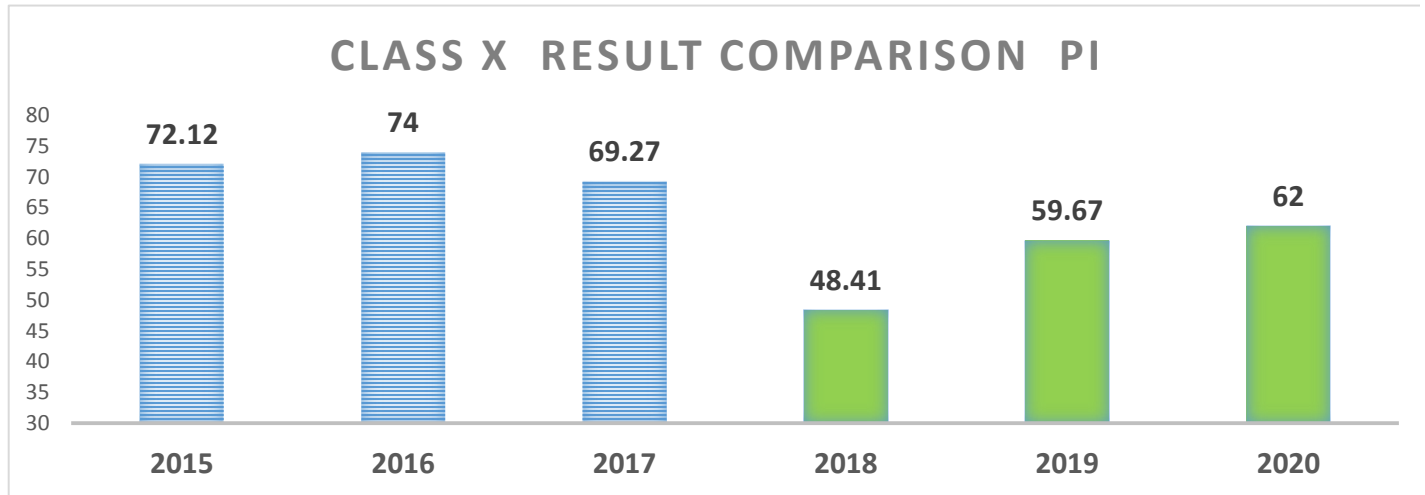

Class X Result Comparison	
Year	Pass %
2015	100
2016	100
2017	100
2018	97.6
2019	98.75
2020	100

Class X Result Comparison	
Year	PI
2015	72.12
2016	74
2017	69.27
2018	48.41
2019	59.67
2020	62

Class X English	
Year	PI
2015	75.6
2016	76.1
2017	71.4
2018	30.7
2019	48.1
2020	58.1

Class X Hindi	
Year	PI
2015	78.1
2016	80
2017	75.6
2018	61.27
2019	64.26
2020	64.3

Class X Mathematics	
Year	PI
2015	66.1
2016	74.09
2017	67.23
2018	53.81
2019	71.41
2020	61.6

Class X Science	
Year	PI
2015	66.29
2016	69.2
2017	65.5
2018	44.22
2019	54.22
2020	58.1

Class X Social Science	
Year	PI
2015	74.33
2016	70.57
2017	66.75
2018	52.9
2019	59.69
2020	67.7