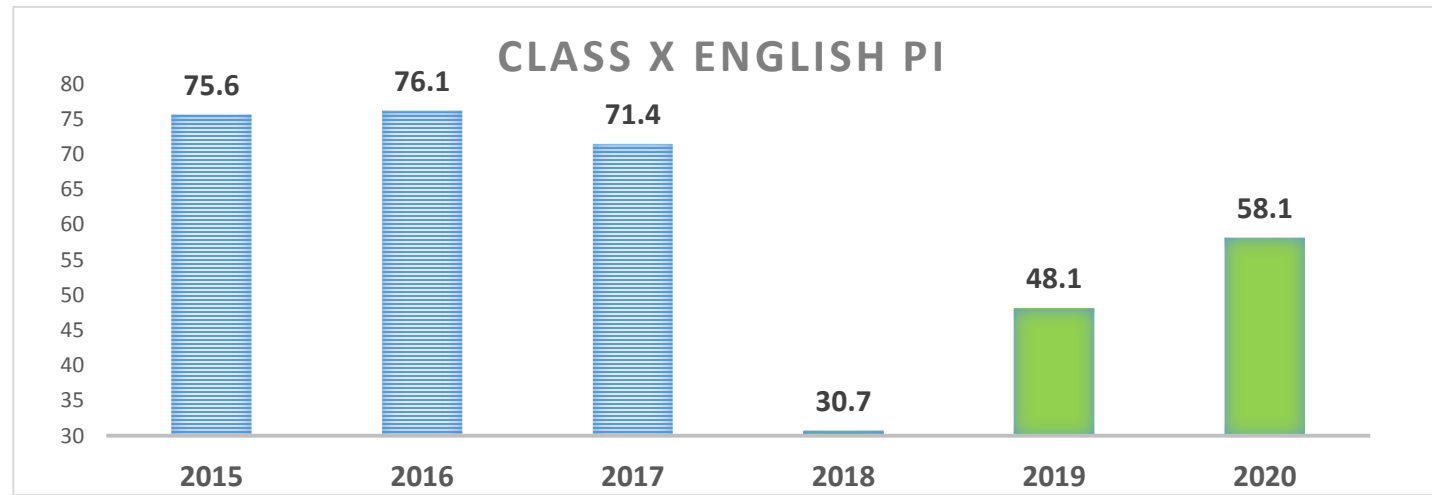

Class X Result Comparison	
Year	Pass %
2015	100
2016	100
2017	100
2018	97.6
2019	98.75
2020	100

Class X Result Comparison	
Year	PI
2015	72.12
2016	74
2017	69.27
2018	48.41
2019	59.67
2020	62

Class X English	
Year	PI
2015	75.6
2016	76.1
2017	71.4
2018	30.7
2019	48.1
2020	58.1

Class X Hindi	
Year	PI
2015	78.1
2016	80
2017	75.6
2018	61.27
2019	64.26
2020	64.3

Class X Mathematics	
Year	PI
2015	66.1
2016	74.09
2017	67.23
2018	53.81
2019	71.41
2020	61.6

Class X Science	
Year	PI
2015	66.29
2016	69.2
2017	65.5
2018	44.22
2019	54.22
2020	58.1

Class X Social Science	
Year	PI
2015	74.33
2016	70.57
2017	66.75
2018	52.9
2019	59.69
2020	67.7