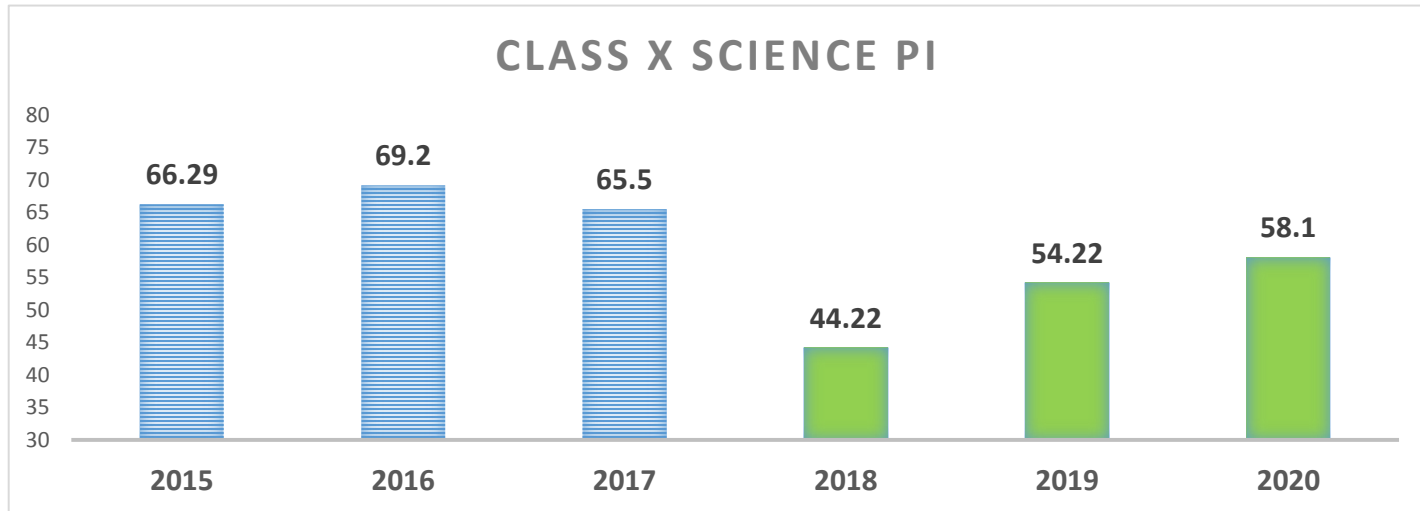

Class X Result Comparison	
Year	Pass %
2015	100
2016	100
2017	100
2018	97.6
2019	98.75
2020	100

Class X Result Comparison	
Year	PI
2015	72.12
2016	74
2017	69.27
2018	48.41
2019	59.67
2020	62

Class X English	
Year	PI
2015	75.6
2016	76.1
2017	71.4
2018	30.7
2019	48.1
2020	58.1

Class X Hindi	
Year	PI
2015	78.1
2016	80
2017	75.6
2018	61.27
2019	64.26
2020	64.3

Class X Mathematics	
Year	PI
2015	66.1
2016	74.09
2017	67.23
2018	53.81
2019	71.41
2020	61.6

Class X Science	
Year	PI
2015	66.29
2016	69.2
2017	65.5
2018	44.22
2019	54.22
2020	58.1

Class X Social Science	
Year	PI
2015	74.33
2016	70.57
2017	66.75
2018	52.9
2019	59.69
2020	67.7