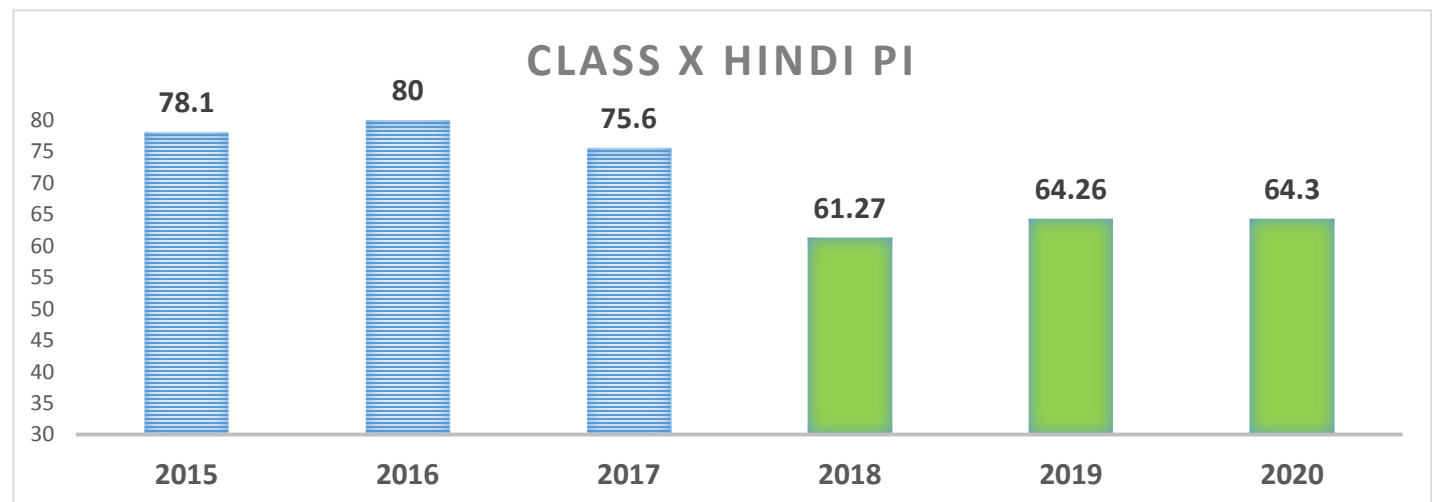

Class X Result Comparison	
Year	Pass %
2015	100
2016	100
2017	100
2018	97.6
2019	98.75
2020	100

Class X Result Comparison	
Year	PI
2015	72.12
2016	74
2017	69.27
2018	48.41
2019	59.67
2020	62

Class X English	
Year	PI
2015	75.6
2016	76.1
2017	71.4
2018	30.7
2019	48.1
2020	58.1

Class X Hindi	
Year	PI
2015	78.1
2016	80
2017	75.6
2018	61.27
2019	64.26
2020	64.3

Class X Mathematics	
Year	PI
2015	66.1
2016	74.09
2017	67.23
2018	53.81
2019	71.41
2020	61.6

Class X Science	
Year	PI
2015	66.29
2016	69.2
2017	65.5
2018	44.22
2019	54.22
2020	58.1

Class X Social Science	
Year	PI
2015	74.33
2016	70.57
2017	66.75
2018	52.9
2019	59.69
2020	67.7