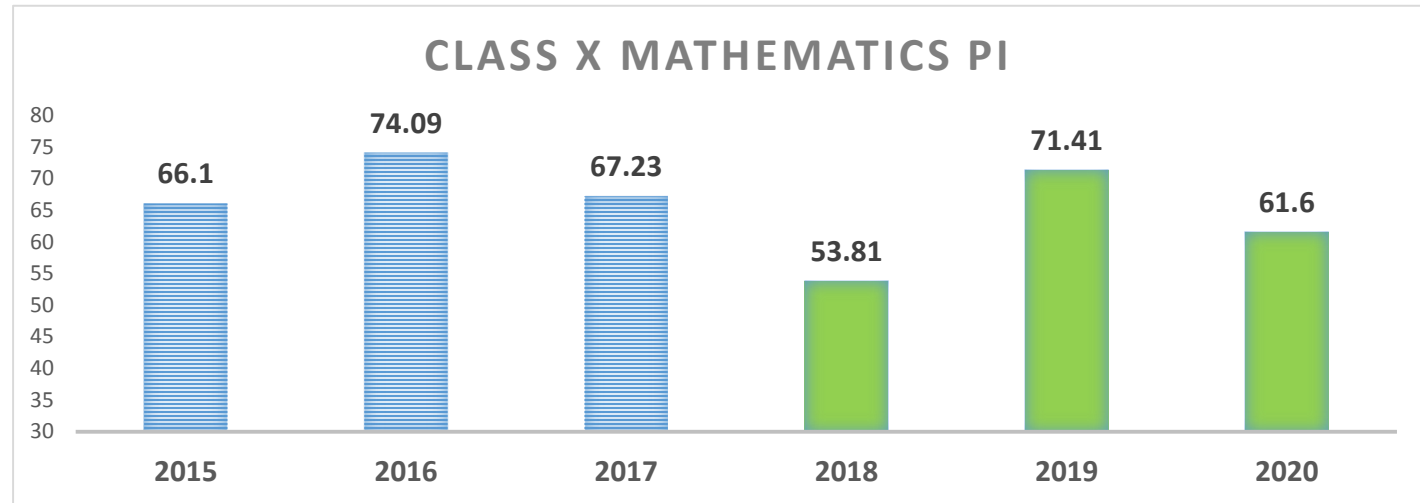

Class X Result Comparison	
Year	Pass %
2015	100
2016	100
2017	100
2018	97.6
2019	98.75
2020	100

Class X Result Comparison	
Year	PI
2015	72.12
2016	74
2017	69.27
2018	48.41
2019	59.67
2020	62

Class X English	
Year	PI
2015	75.6
2016	76.1
2017	71.4
2018	30.7
2019	48.1
2020	58.1

Class X Hindi	
Year	PI
2015	78.1
2016	80
2017	75.6
2018	61.27
2019	64.26
2020	64.3

Class X Mathematics	
Year	PI
2015	66.1
2016	74.09
2017	67.23
2018	53.81
2019	71.41
2020	61.6

Class X Science	
Year	PI
2015	66.29
2016	69.2
2017	65.5
2018	44.22
2019	54.22
2020	58.1

Class X Social Science	
Year	PI
2015	74.33
2016	70.57
2017	66.75
2018	52.9
2019	59.69
2020	67.7